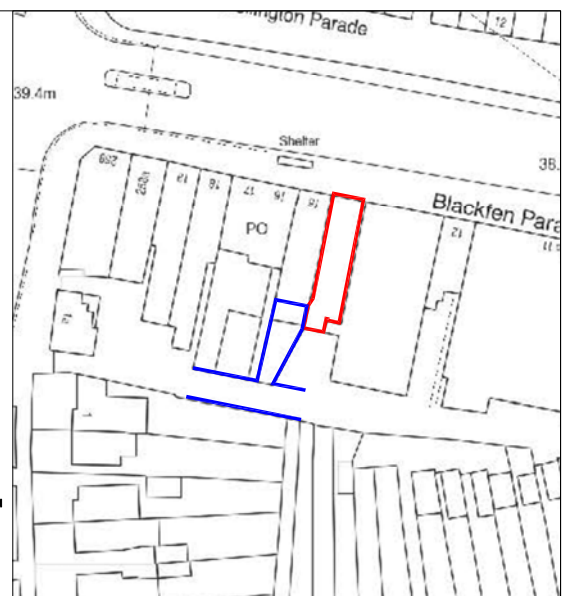

Key:

 Demise of Premise

 Right Of Way

Location Map

Scale: 1:1250

**Note:** To ensure correct scaling when printing select paper scaling "Option None"

14 Blackfen Parade, Blackfen Road, Sidcup, Bexley, DA15 9LU

Ground Floor Net Area. 112.32 sq.m.

date  
07.04.2017

scale  
1:200 at A4

dwg.no.

revision  
v0.A