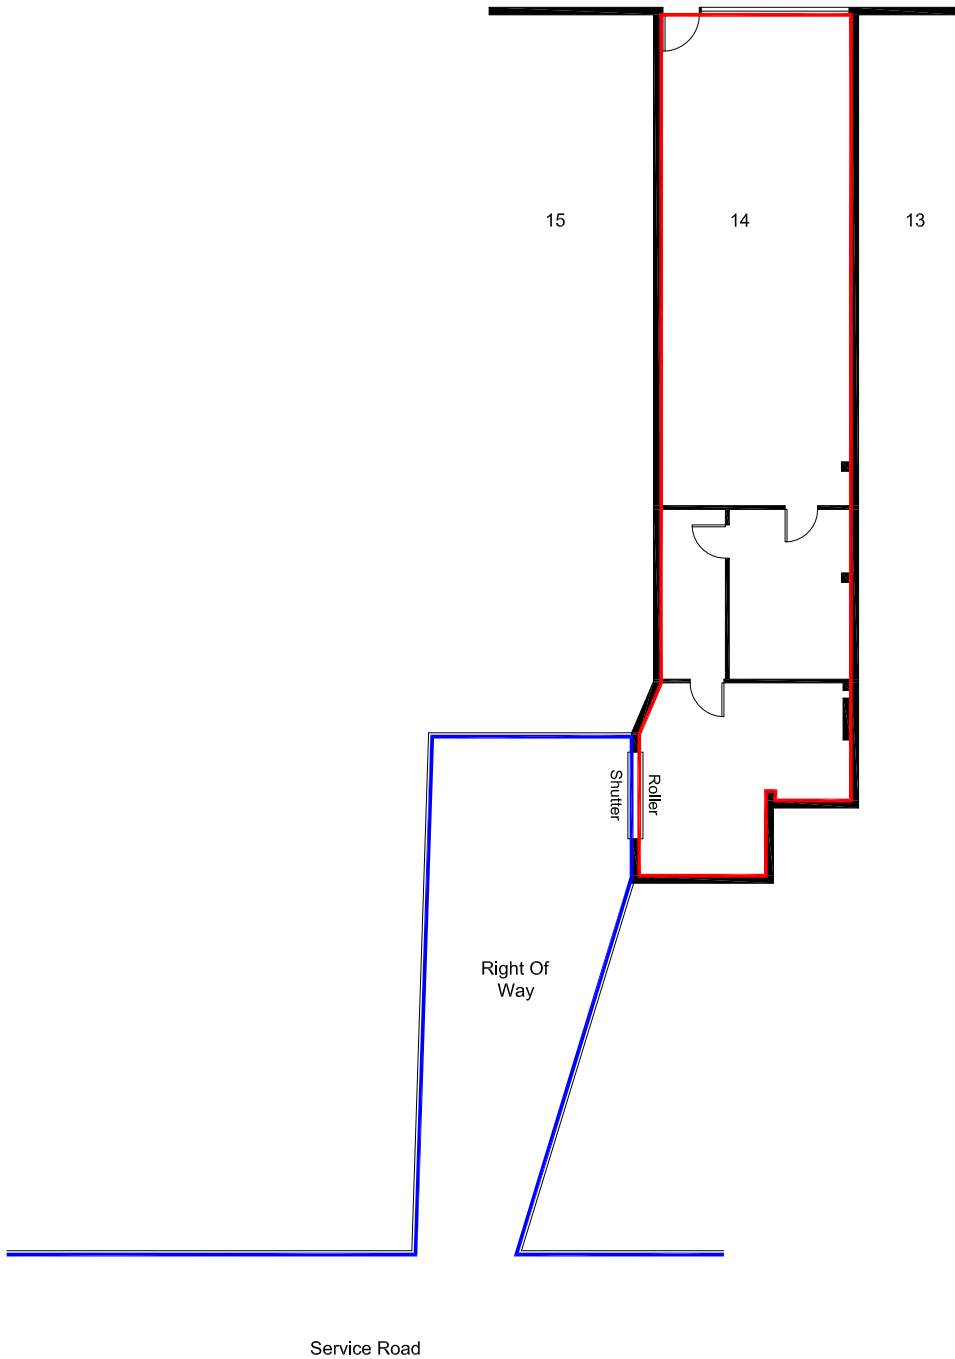

Key:

 Demise of Premise

 Right Of Way

Location Map

Scale: 1:1250

**Note:** To ensure correct scaling when printing select paper scaling "Option None"

14 Blackfen Parade, Blackfen Road, Sidcup, Bexley, DA15 9LU

Ground Floor Net Area. 112.32 sq.m.

date  
07.04.2017

scale  
1:200 at A4

dwg.no.

revision  
v0.A