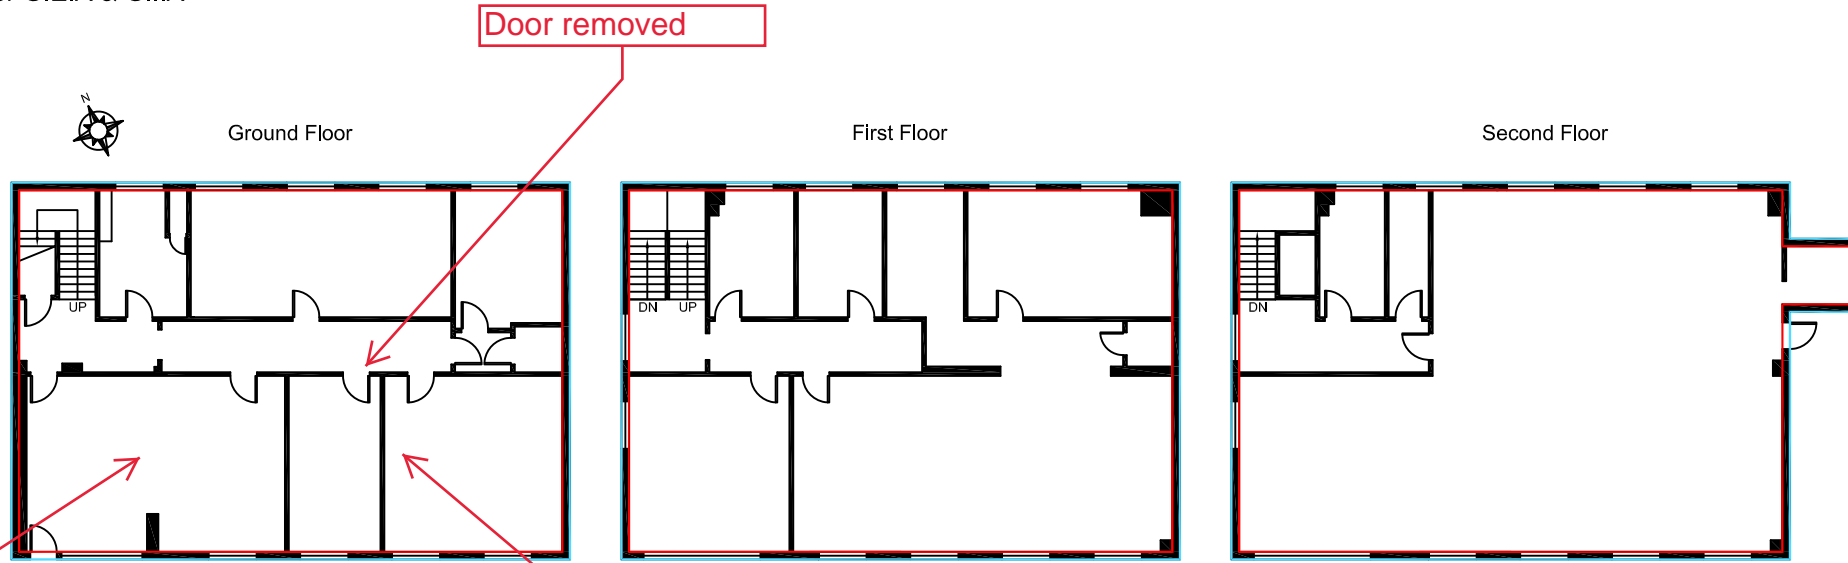

Ground, First & Second floor G.E.A & G.I.A

Flint House, 5 Powerscroft Road, Sidcup, DA14 5DT

Wall added here to create reception and meeting room

Wall removed to create large kitchen/break out area

Ground, First & Second floor N.I.A

	Ground Floor	First Floor	Second Floor
	82m sq	117.48m sq	124.52m sq
	2,09ft sq	1264.54ft sq	1340.32ft sq
	43m sq	146.43m sq	149.98m sq
	1340.32ft sq	1340.32ft sq	1614.37ft sq
G.I.A	136.75m sq	136.75m sq	139.54m sq
	1471.96ft sq	1471.96ft sq	1501.99ft sq