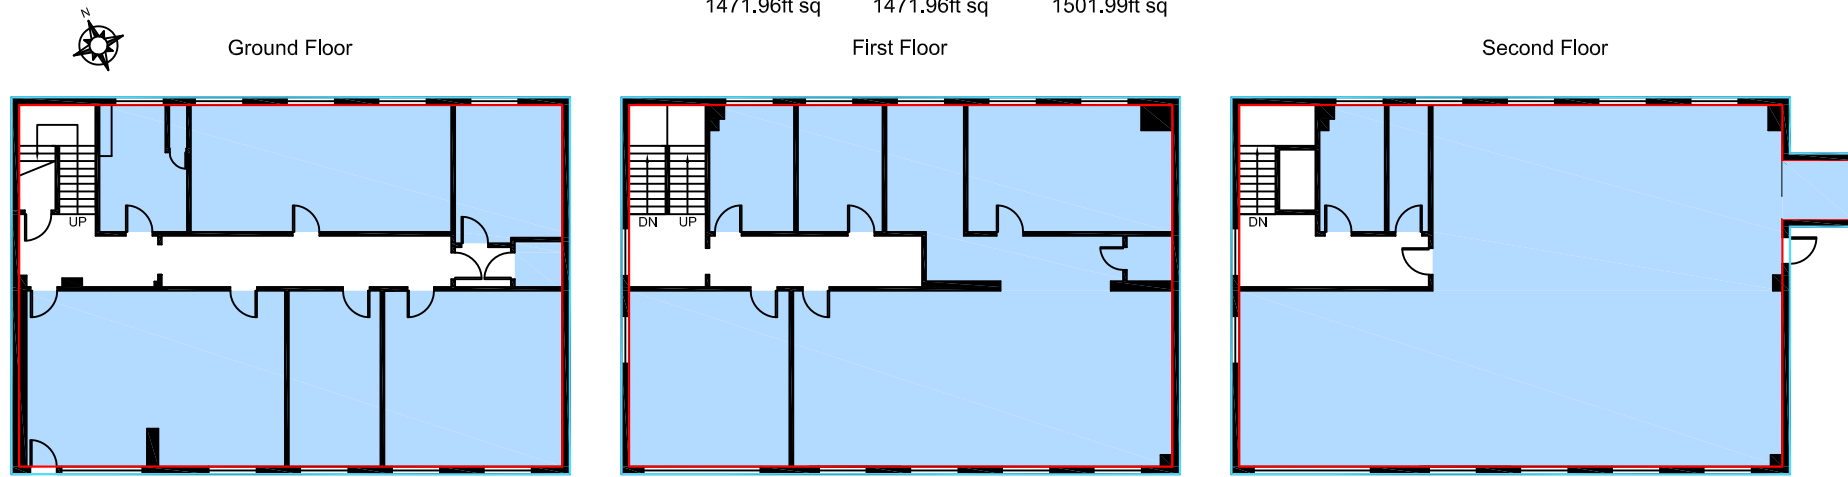

Ground, First & Second floor G.E.A & G.I.A

Flint House, 5 Powerscroft Road, Sidcup, DA14 5DT

Wall added here to create reception and meeting room

Wall removed to create large kitchen/break out area

Ground, First & Second floor N.I.A

	Ground Floor	First Floor	Second Floor
	82m sq	117.48m sq	124.52m sq
	2,09ft sq	1264.54ft sq	1340.32ft sq
	43m sq	146.43m sq	149.98m sq
	1340.32ft sq	1340.32ft sq	1614.37ft sq
G.I.A	136.75m sq	136.75m sq	139.54m sq
	1471.96ft sq	1471.96ft sq	1501.99ft sq