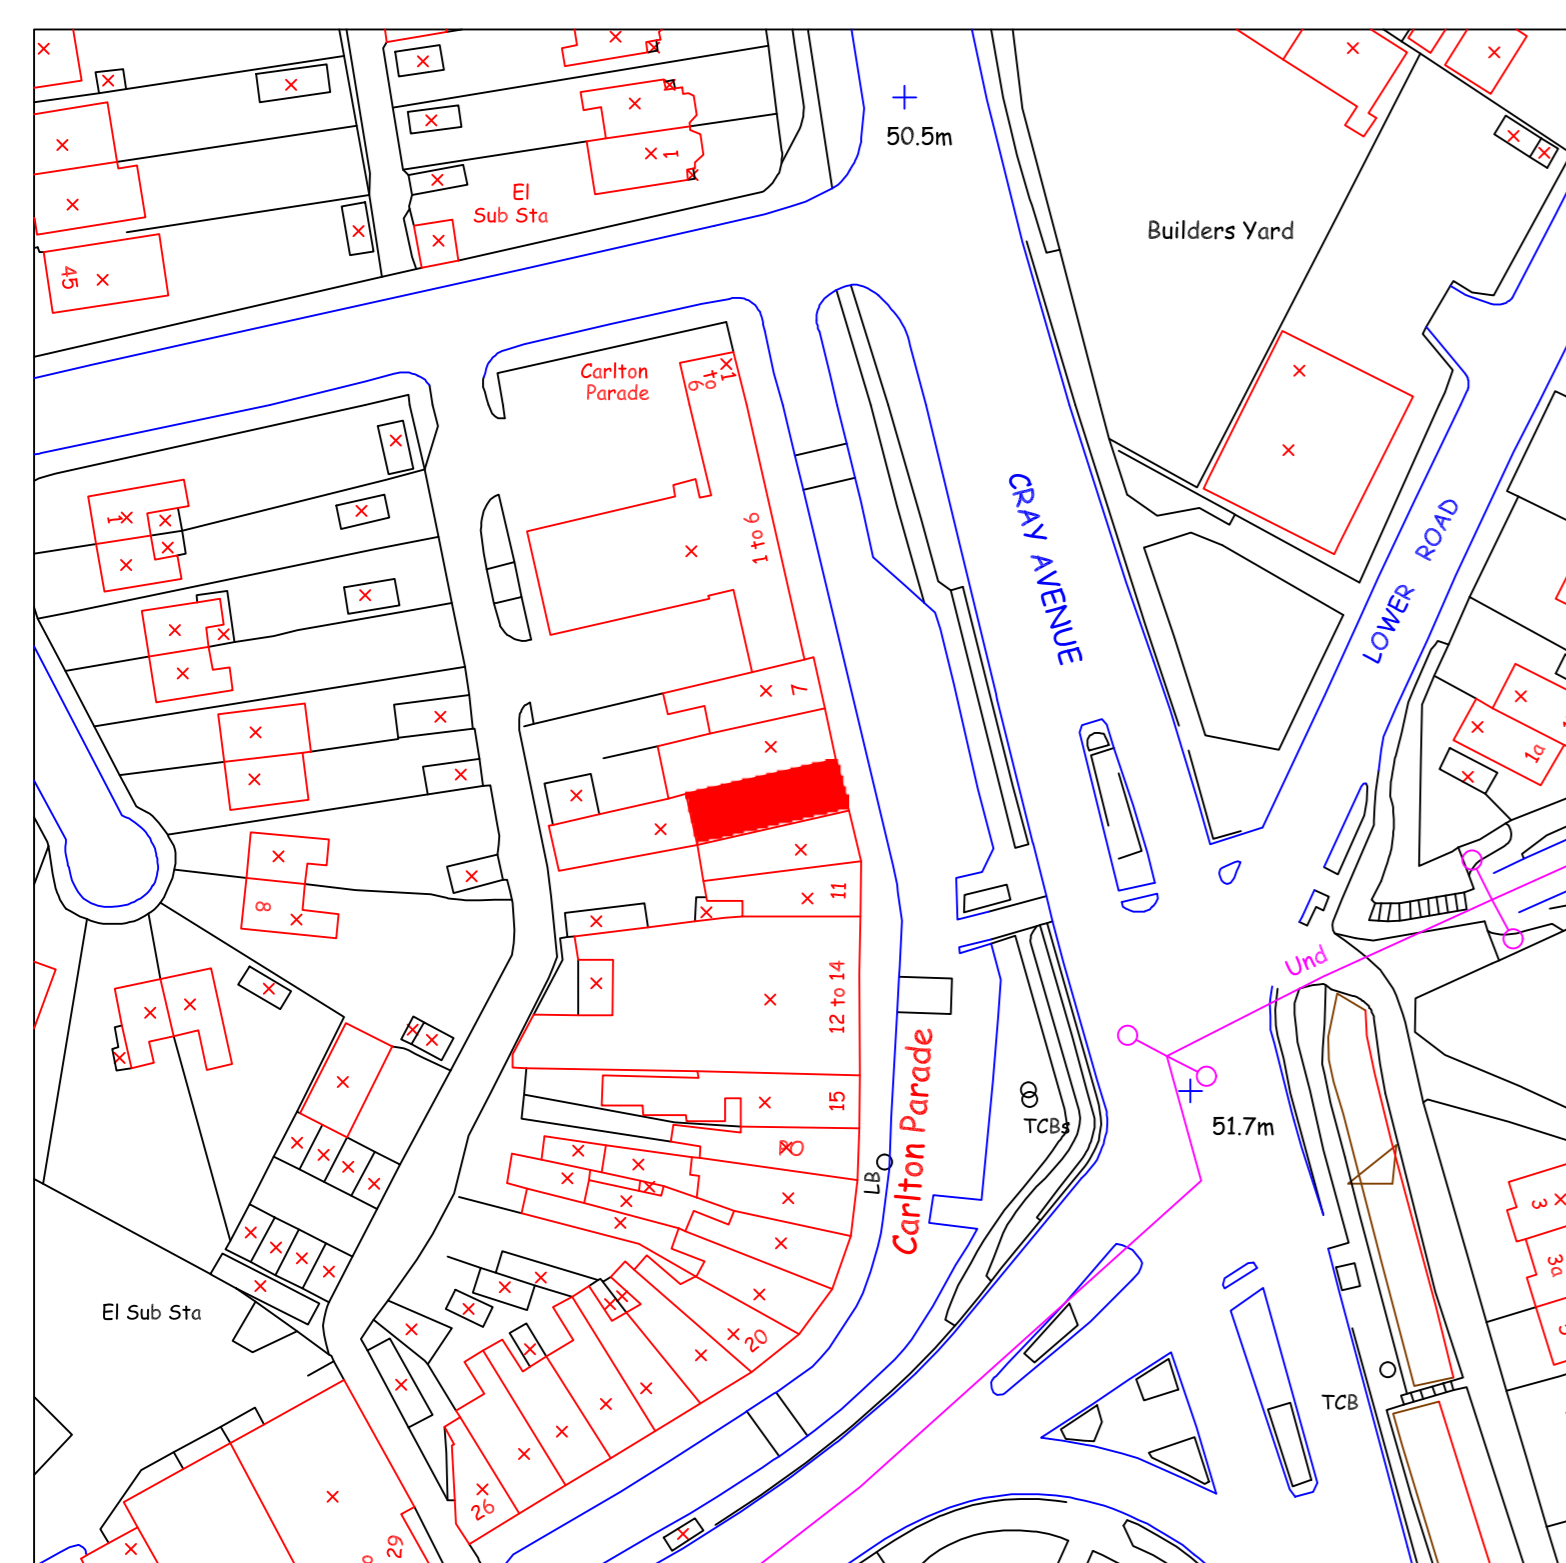

### Induction Loop Sign

An induction loop is provided for the benefit of hearing aid users to use switch hearing aid to 'T'

**GROUND FLOOR PLAN**

**LOCATION PLAN**

### Project Name & Address:

9 Carlton Parade,  
Orpington,  
Kent,  
BR6 0JB.

Drawn by: KDH

Date: May 2007

Scale: 1:50 @ A2

Drawing No: 2823/LP1