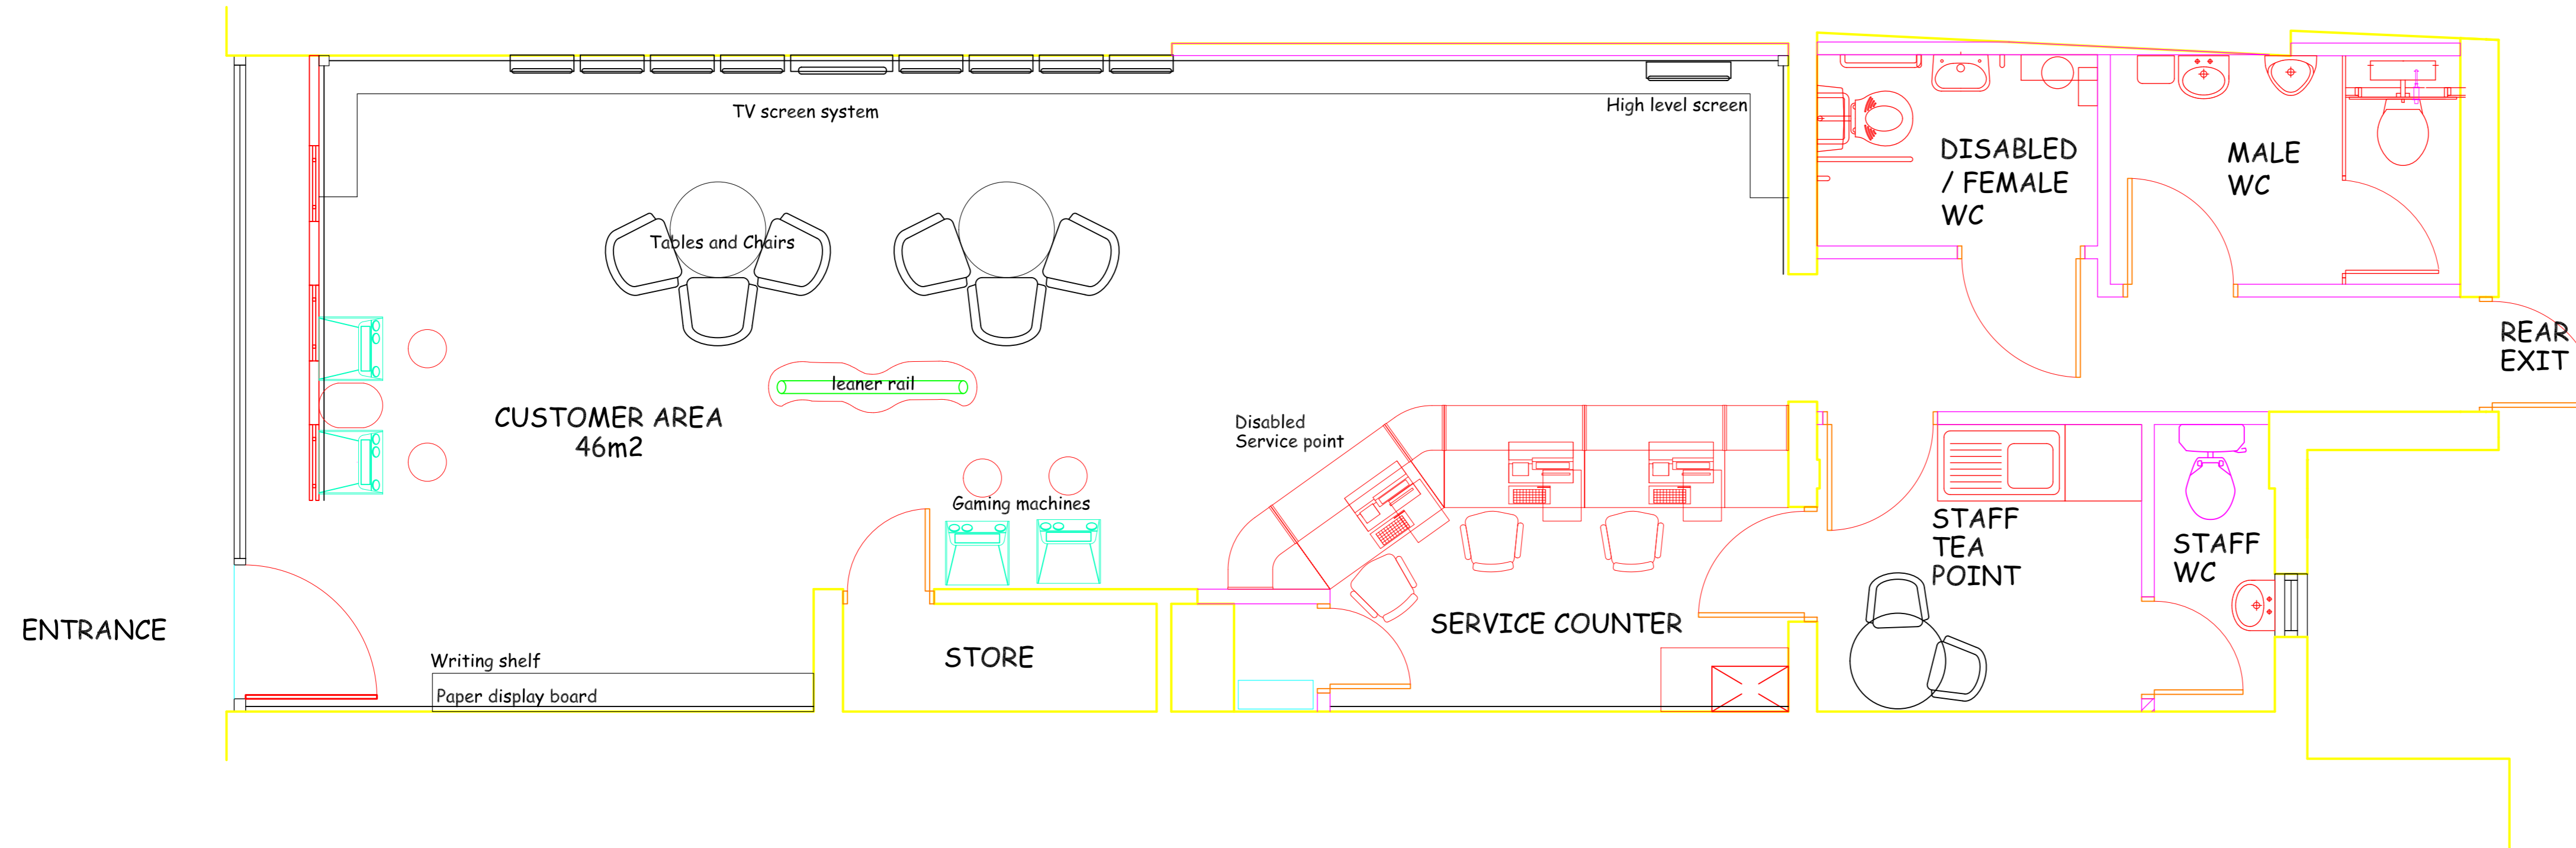

### Induction Loop Sign

An induction loop is provided for the benefit of hearing aid users to use switch hearing aid to 'T'

**GROUND FLOOR PLAN**

**LOCATION PLAN**

### Project Name & Address:

9 Carlton Parade,  
Orpington,  
Kent,  
BR6 0JB.

Drawn by: KDH

Date: May 2007

Scale: 1:50 @ A2

Drawing No: 2823/LP1