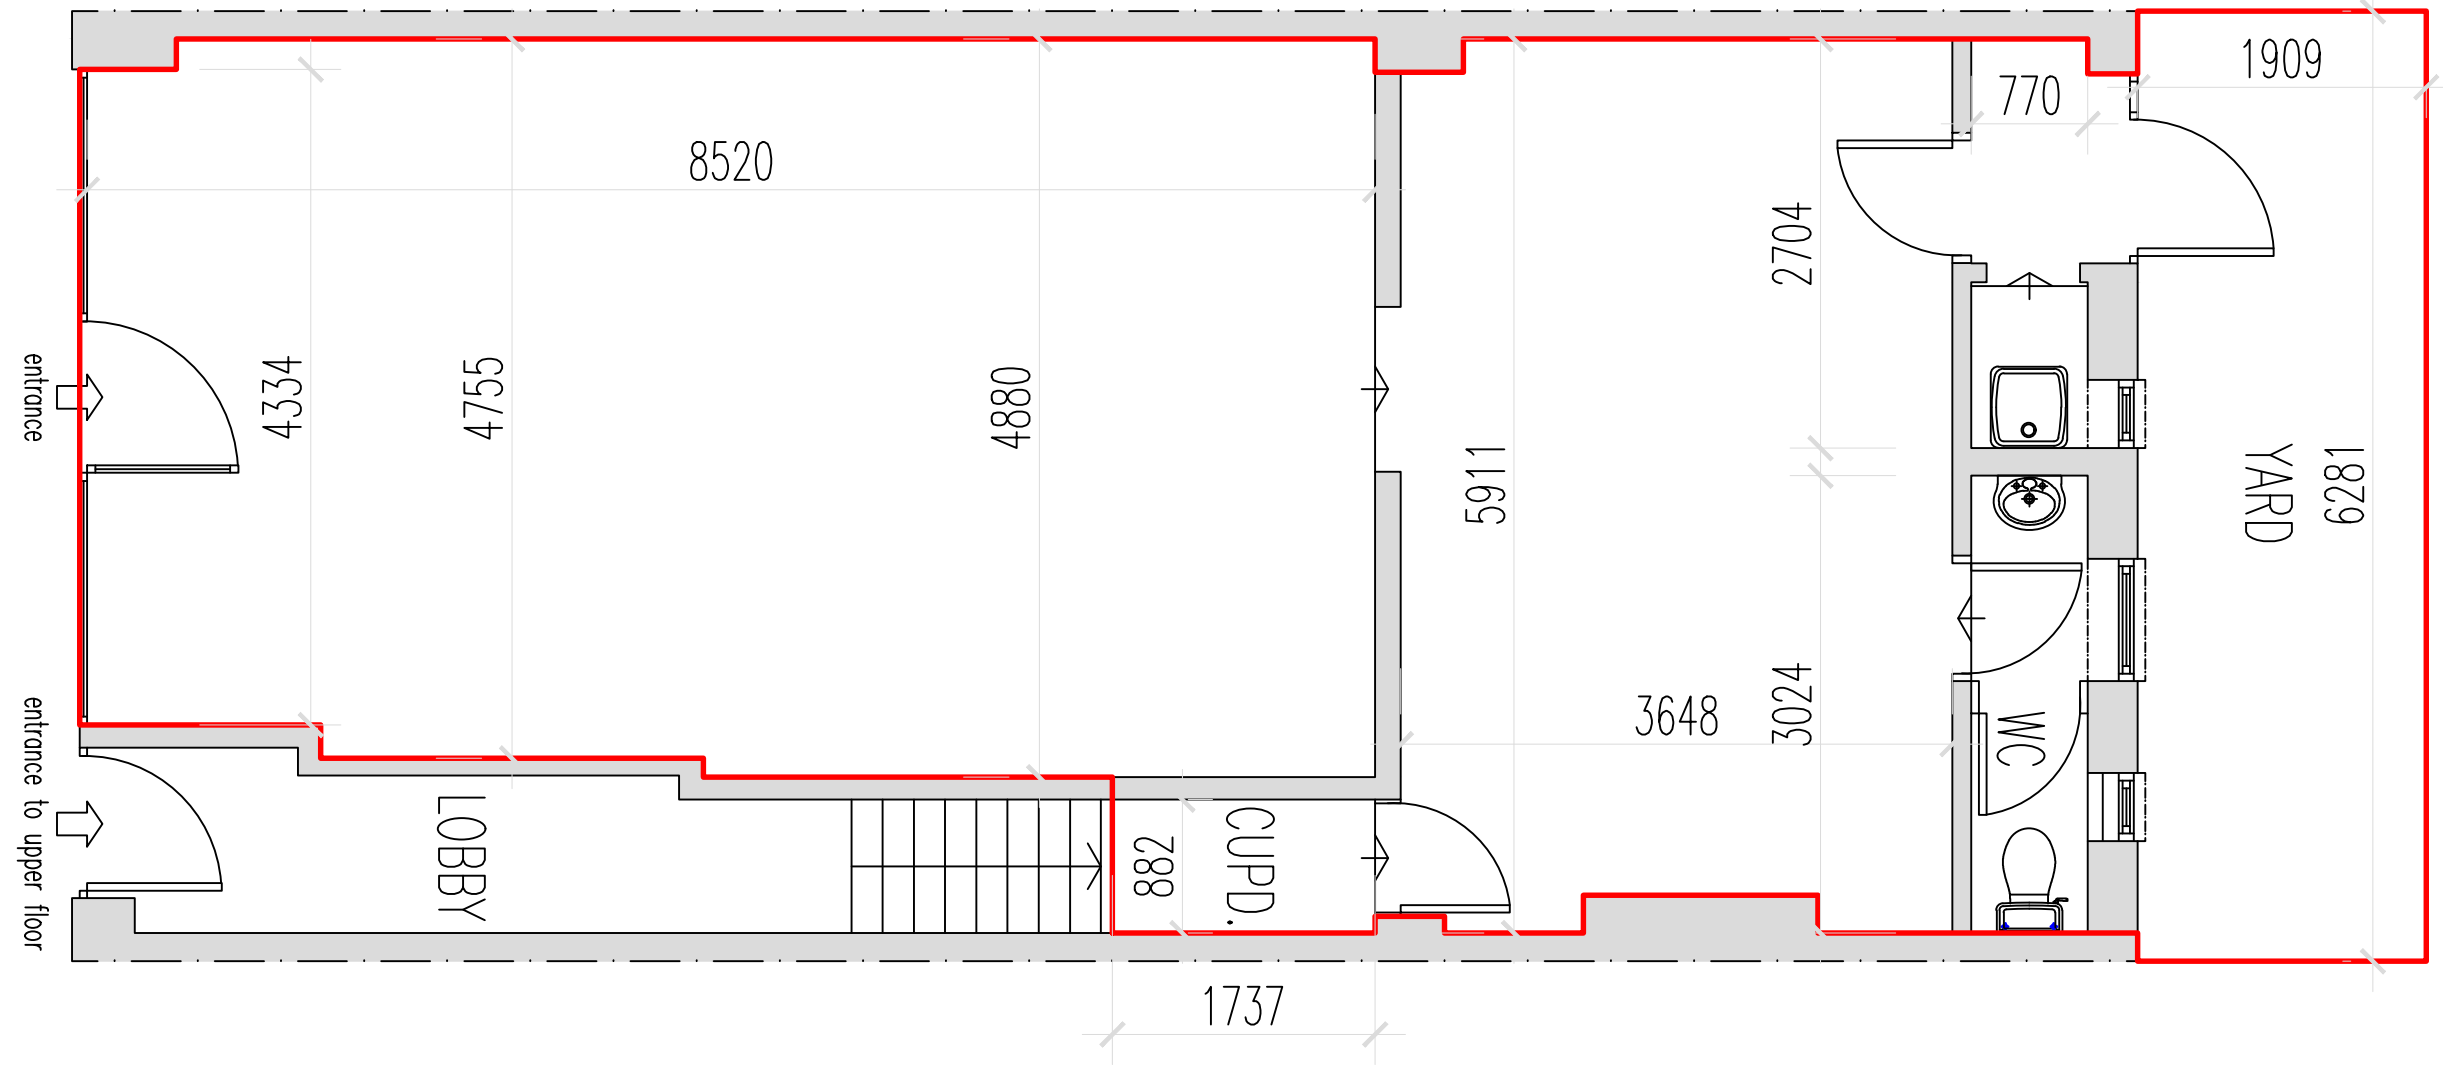

PUBLIC PAVEMENT

SCALE

DATE

FNH PROPERTY SERVICES

Hillside
London Road
West Kingsdown
Sevenoaks
TN15 6EX

Mob: 07949 928 170
Email: fethi.huseyin@outlook.com

CLIENT

Linays

JOB

38-40 High Street, West Wickham, Kent BR4 0NJ

TITLE

Land Registry Lease Plan - Ground Floor Plan

SCALE

1:50 @ A3

DATE

February 2024

FH

FH

JOB NO.

240229

DRAWING No.

01

REVISION