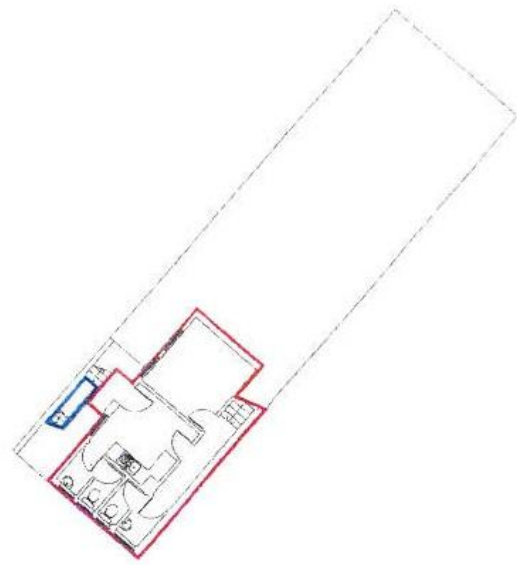

↑
N
↓
GROUND FLOOR PLAN
SCALE 1:200

SITE LOCATION PLAN SCALE 1:1250

FIRST FLOOR PLAN
SCALE 1:200

PROJECT
236 HIGH STREET
BROMLEY
KENT BR1 1PQ

DRAWING
LAND REGISTRY PLAN

APPROXIMATE G.I.A
132.3 SQ M / 1424 SQ FT

SCALE 1:1250/1:200 PAPER SIZE A3

DRAWN CG CHECKED SS

FFZ 161278 DATE 22/02/2016

floorplanz
www.floorplanz.co.uk